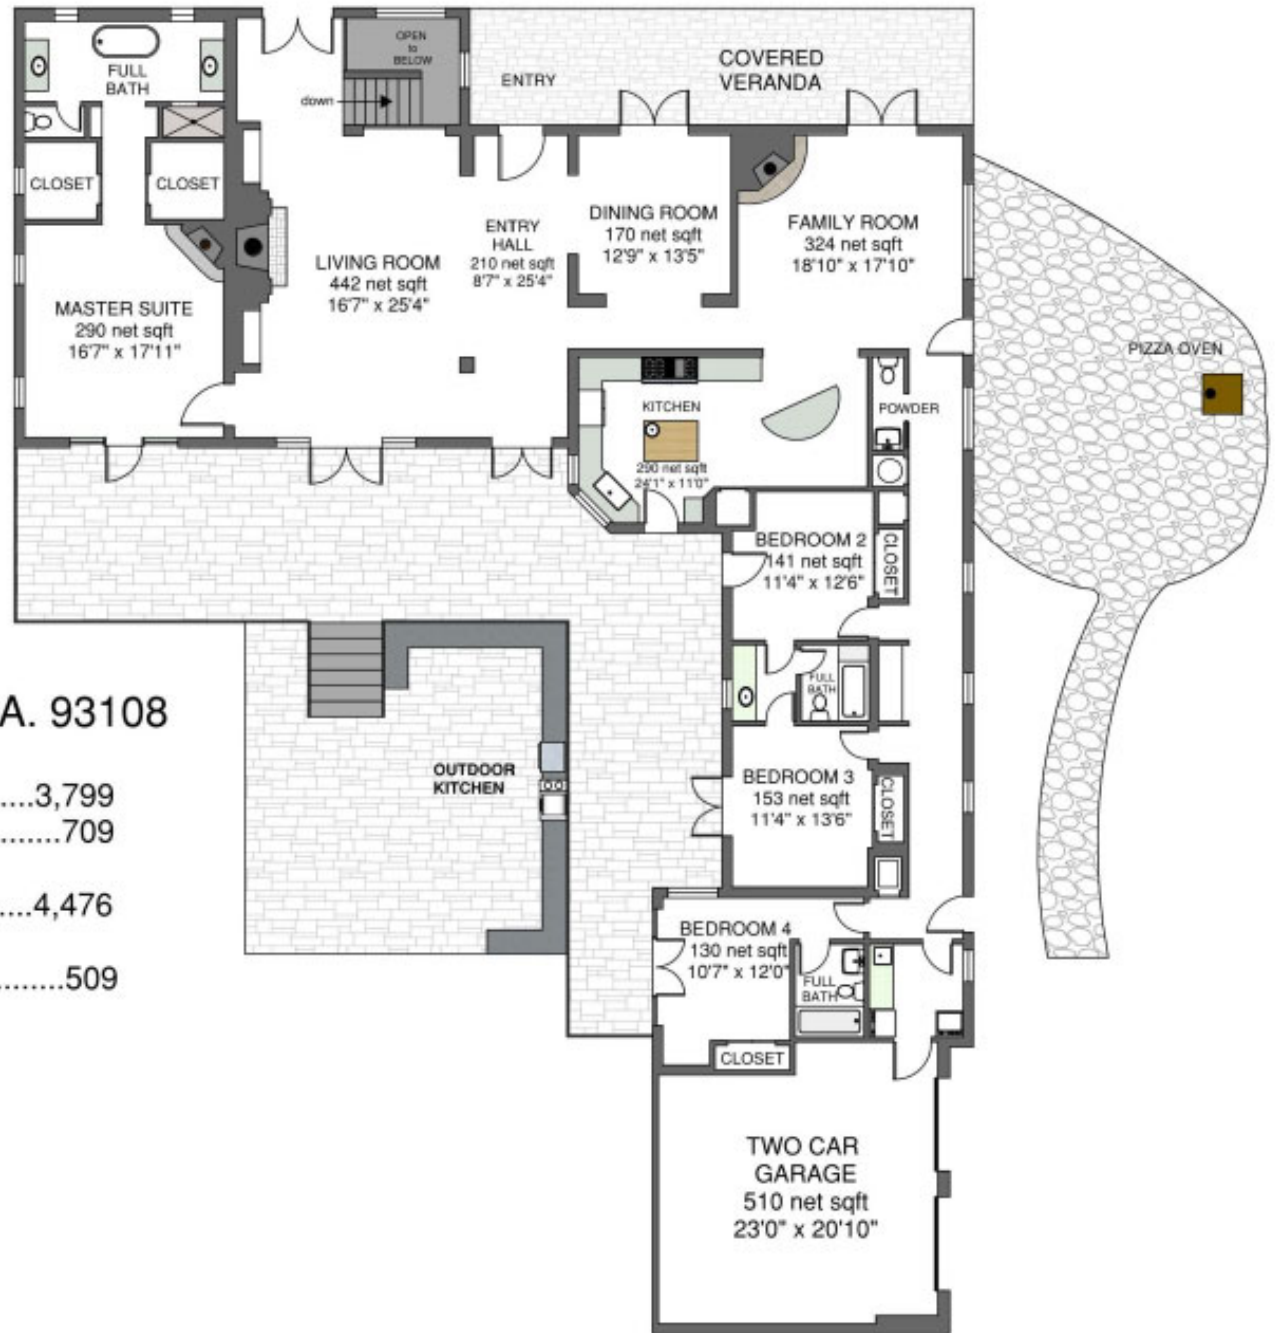

LOWER LEVEL

ENTRY LEVEL

710 Romero Canyon Montecito, CA. 93108

Residence main floor gross square footage.....3,799

Lower floor gross square footage.....709

Total residence gross square footage.....4,476

Two car garage net square footage.....509

ARMCS

mark@armcs.biz

805-448-1032

Drawings are represented as accurate however no guarantee is made as to accuracy of any information. All measurements and square footages are approximate.