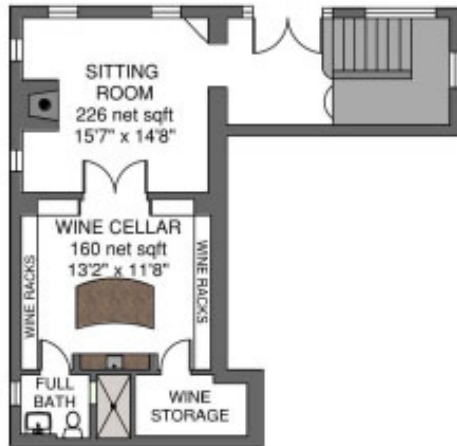

LOWER LEVEL

ENTRY LEVEL

710 Romero Canyon Montecito, CA. 93108

Residence main floor gross square footage.....3,799

Lower floor gross square footage.....709

Total residence gross square footage.....4,476

Two car garage net square footage.....509